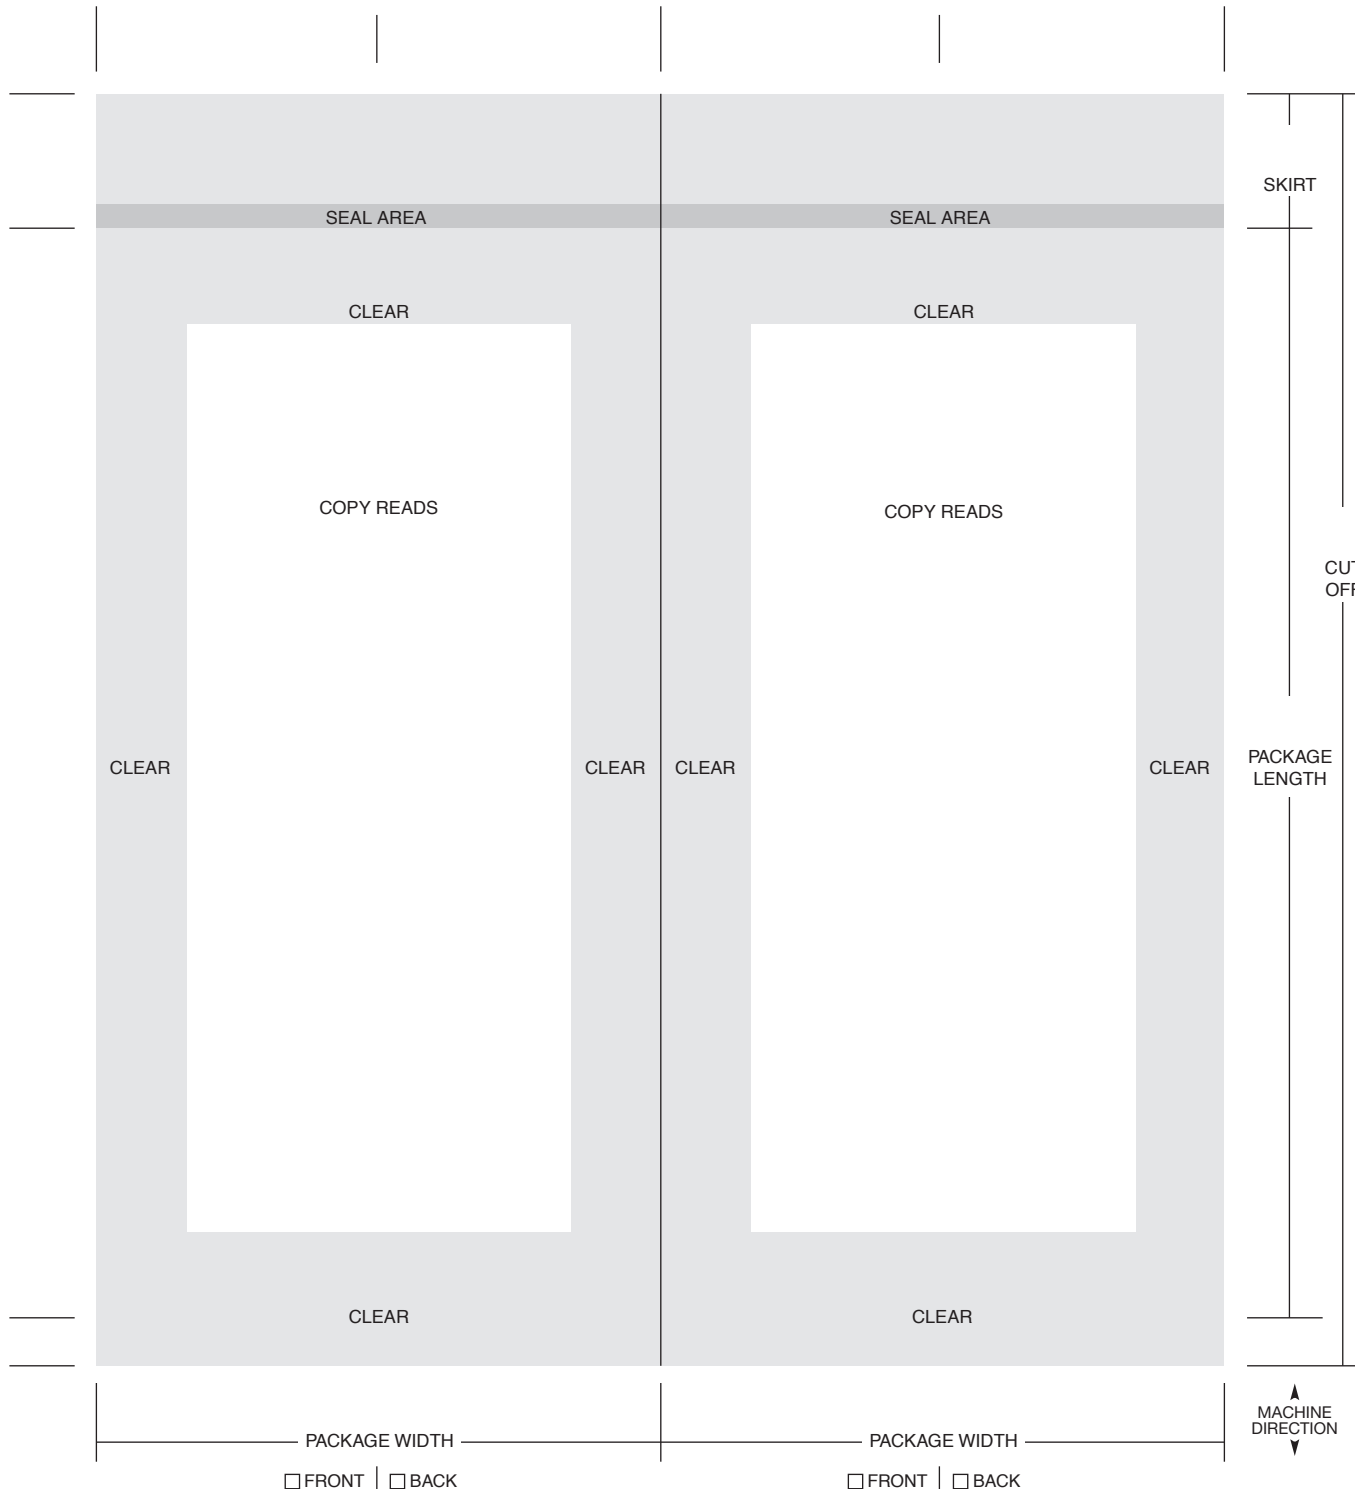

# TEMPLATE

Reset

## BAG ON A ROLL/AUTO BAG/SPEEDI-PAK NO HEADER LAYOUT - FRONTS & BACKS ON SAME PLATE

FROM: COMPANY \_\_\_\_\_ DATE: \_\_\_\_\_

NAME OF JOB: \_\_\_\_\_

Comments: